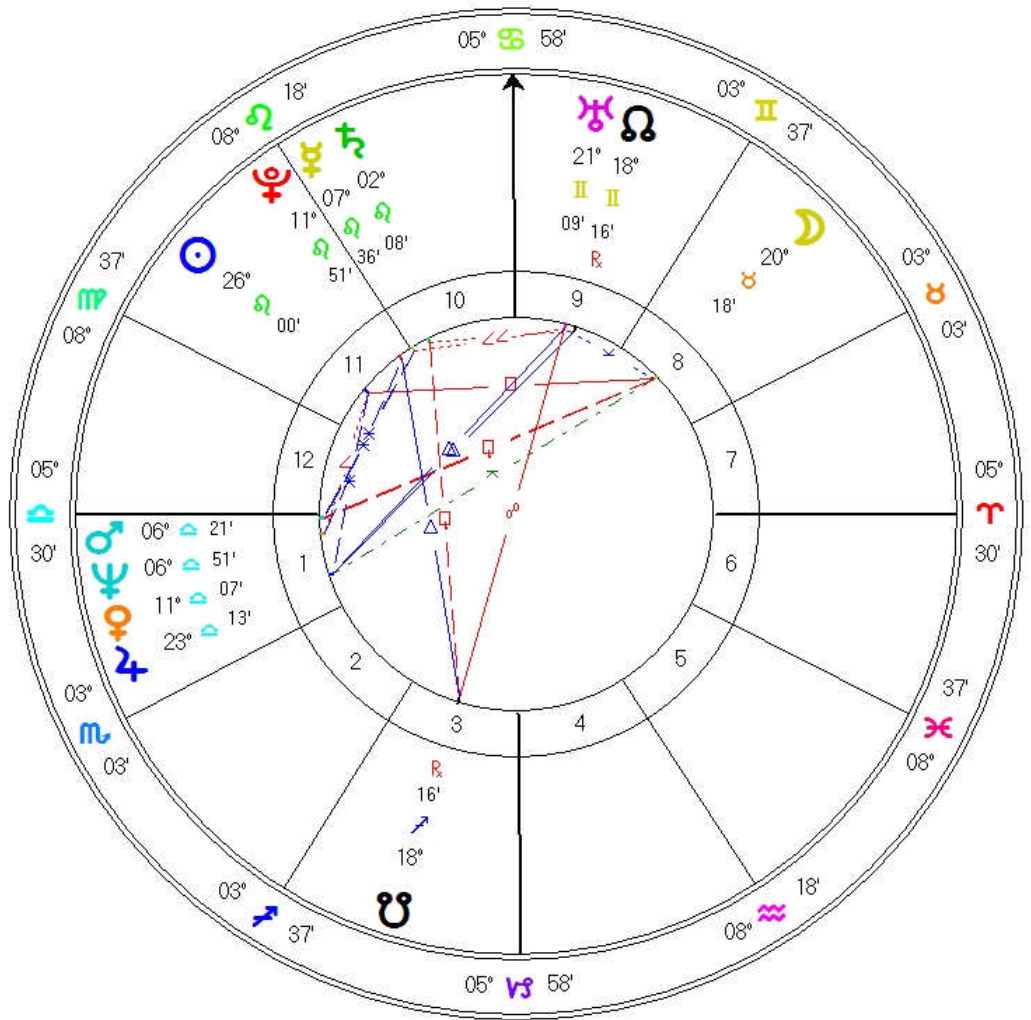

WORKING WITH DISPOSITORS

Planet and Sign(s) They Rule

<u>Planetary Ruler</u>	<u>Ancient</u>	<u>Contemporary</u>
Sun	Leo	
Moon	Cancer	
Mercury	Gemini	
	Virgo	
Venus	Taurus	
	Libra	
Mars	Aries	
	Scorpio	N/A
Jupiter	Sagittarius	
	Pisces	N/A
Saturn	Capricorn	
	Aquarius	N/A
Uranus	N/A	Aquarius
Neptune	N/A	Pisces
Pluto	N/A	Scorpio

When working with Dispositors and the planets Uranus, Neptune and Pluto try using the Ancient ruler as well as the Contemporary, this can provide additional valuable information about how a person processes through each planet in the chain.

Bill Clinton
Male Chart [5]
 Aug 19 1946 NS
 8:51 am CST +6:00
 Hope, AR
 33°N40' 093°W36'
Geocentric
Tropical
Placidus
True Node
 Rating: A
 From memory

$\Psi/\Omega \searrow$
 $\text{♁}/\text{II} \rightarrow \text{♀}/\Omega \rightarrow \text{☉}/\Omega \text{ FD}$
 $\text{♁}/\Omega \nearrow$

$\Psi/\Omega \searrow$
 $\text{♂}/\Omega \rightarrow \text{♀}/\Omega \text{ FD}$
 $\text{♃}/\Omega \nearrow$
 $\text{☾}/\text{♁} \nearrow$

Angelina Jolie
 Female Chart (2)
 Jun 4 1975
 9:09 am PDT +7:00
 Los Angeles, CA
 34°N03'08" 118°W14'34"
 Geocentric
 Tropical
 Placidus
 True Node
 Rating: AA