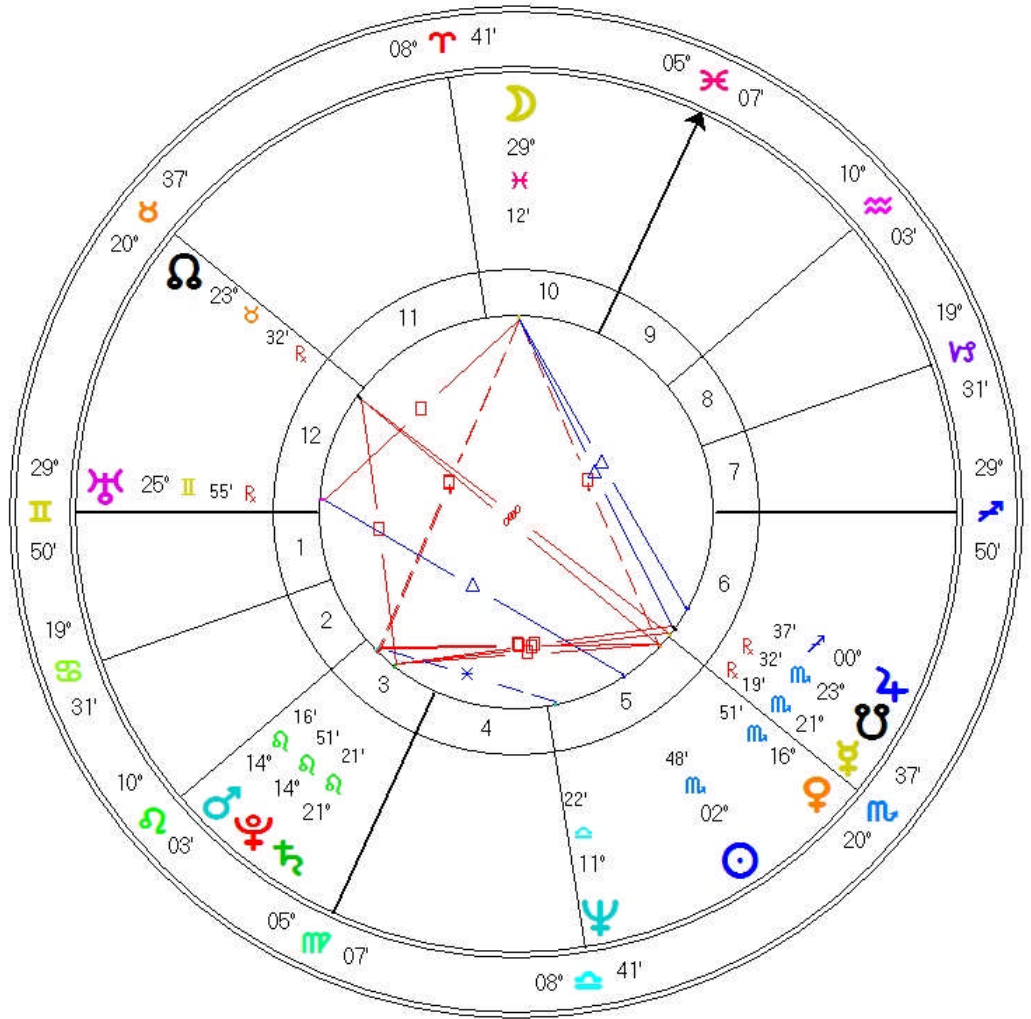

$\Psi/\Omega \searrow$
 $\text{♂}/\Omega \rightarrow \text{♀}/\Omega \text{ FD}$
 $\text{♃}/\Omega \nearrow$
 $\text{☾}/\text{♁} \nearrow$

Angelina Jolie
 Female Chart (2)
 Jun 4 1975
 9:09 am PDT +7:00
 Los Angeles, CA
 34°N03'08" 118°W14'34"
 Geocentric
 Tropical
 Placidus
 True Node
 Rating: AA

☉/II → ♀/II FD

♁/♈ ↘

♃/♈ ↘

♁/♁, ♀/♁ → ☽/♈ → ♂/♈ FD

↗

♁/♁, ♁/♁

Hillary Rodham Clinton

Female Chart (7)

Oct 26 1947 NS
 8:00 pm CST +6:00
 Chicago, IL
 41°N52' 087°W39'

Geocentric
Tropical
Placidus
True Node
 Rating: DD
 Conflicting/unverified

♁/♏ ↘
 ♃/♐ → ♀/♏ → ♁/♏ → ☉/♏ MR
 ☽/♁ → ♀/♏ → ♀/♏ → ♀/♏ ↗
 ♁/♏ ↘ ♃/♏ FD

George W. Bush
Male Chart [12]
 Jul 6 1946 NS
 7:26 am EDT +4:00
 New Haven, CT
 41°N18' 072°W55'
 Geocentric
 Tropical
 Placidus
 True Node
 Rating: AA
 Quoted BC/BR

♃/♊, ♀/♊ ↘
 ♀/♊ ↘ ♃/♊ ↘
 ♃/♊, ♂/♊ → ♀/♊ → ☉/♊ → ☽/♊ LOOP
 ♀/♊ ↗