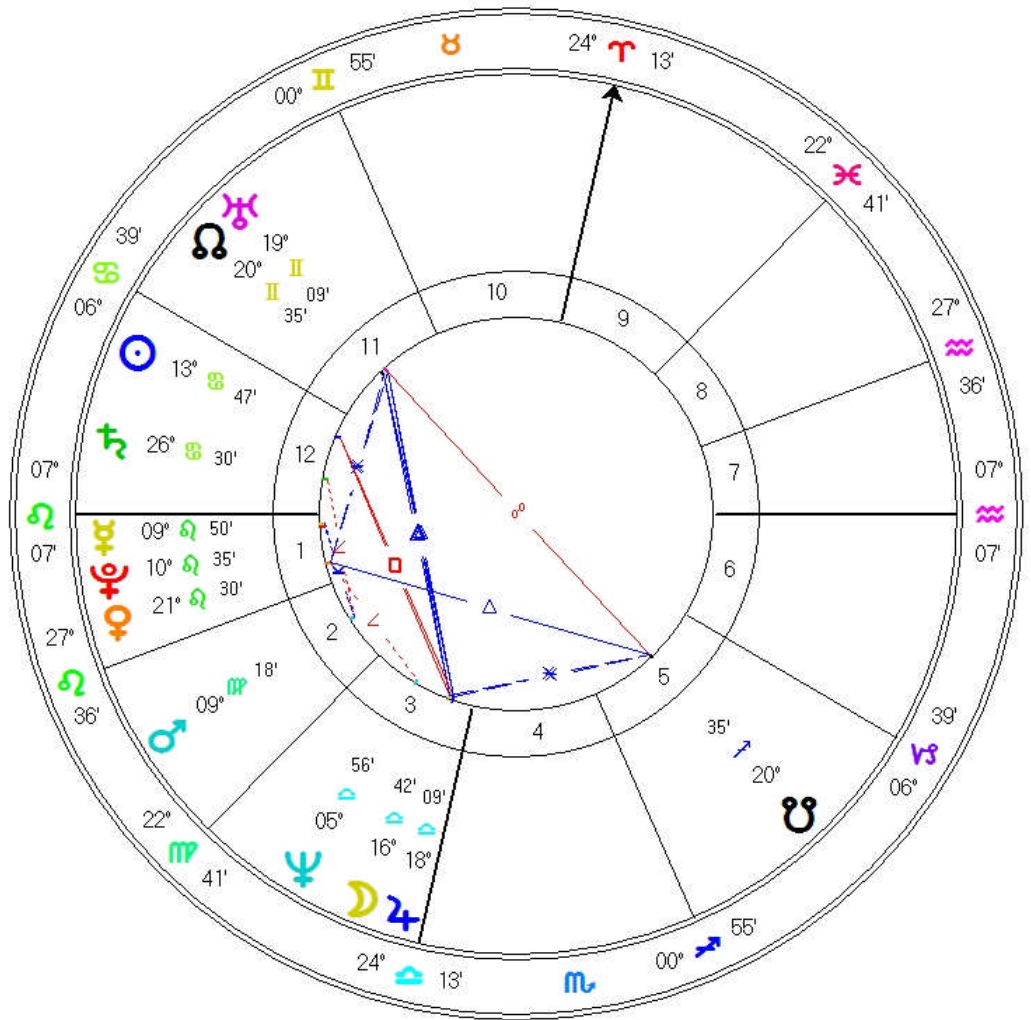

$\Psi/\Omega \searrow$
 $\text{♂}/\Omega \rightarrow \text{♀}/\Omega \text{ FD}$
 $\text{♃}/\Omega \nearrow$
 $\text{☾}/\text{♁} \nearrow$

Angelina Jolie
 Female Chart (2)
 Jun 4 1975
 9:09 am PDT +7:00
 Los Angeles, CA
 34°N03'08" 118°W14'34"
 Geocentric
 Tropical
 Placidus
 True Node
 Rating: AA

☉/II → ♀/II FD

♁/♈ ↘

♃/♈ ↘

♁/♁, ♀/♁ → ☽/♈ → ♂/♈ FD

↗

♁/♁, ♁/♁

Hillary Rodham Clinton

Female Chart (7)

Oct 26 1947 NS
 8:00 pm CST +6:00
 Chicago, IL
 41°N52' 087°W39'

Geocentric
Tropical
Placidus
True Node
 Rating: DD
 Conflicting/unverified

♁/♏ ↘
 ♃/♐ → ♀/♏ → ♁/♏ → ☉/♏ MR
 ☽/♁ → ♀/♏ → ♀/♏ → ♀/♏ ↗
 ♁/♏ ↘ ♃/♏ FD

George W. Bush
Male Chart [12]
 Jul 6 1946 NS
 7:26 am EDT +4:00
 New Haven, CT
 41°N18' 072°W55'
 Geocentric
 Tropical
 Placidus
 True Node
 Rating: AA
 Quoted BC/BR

♃/♊, ♀/♊ ↘
 ♀/♊ ↘ ♃/♊ ↘
 ♃/♊, ♂/♊ → ♀/♊ → ☉/♊ → ☽/♊ LOOP
 ♀/♊ ↗