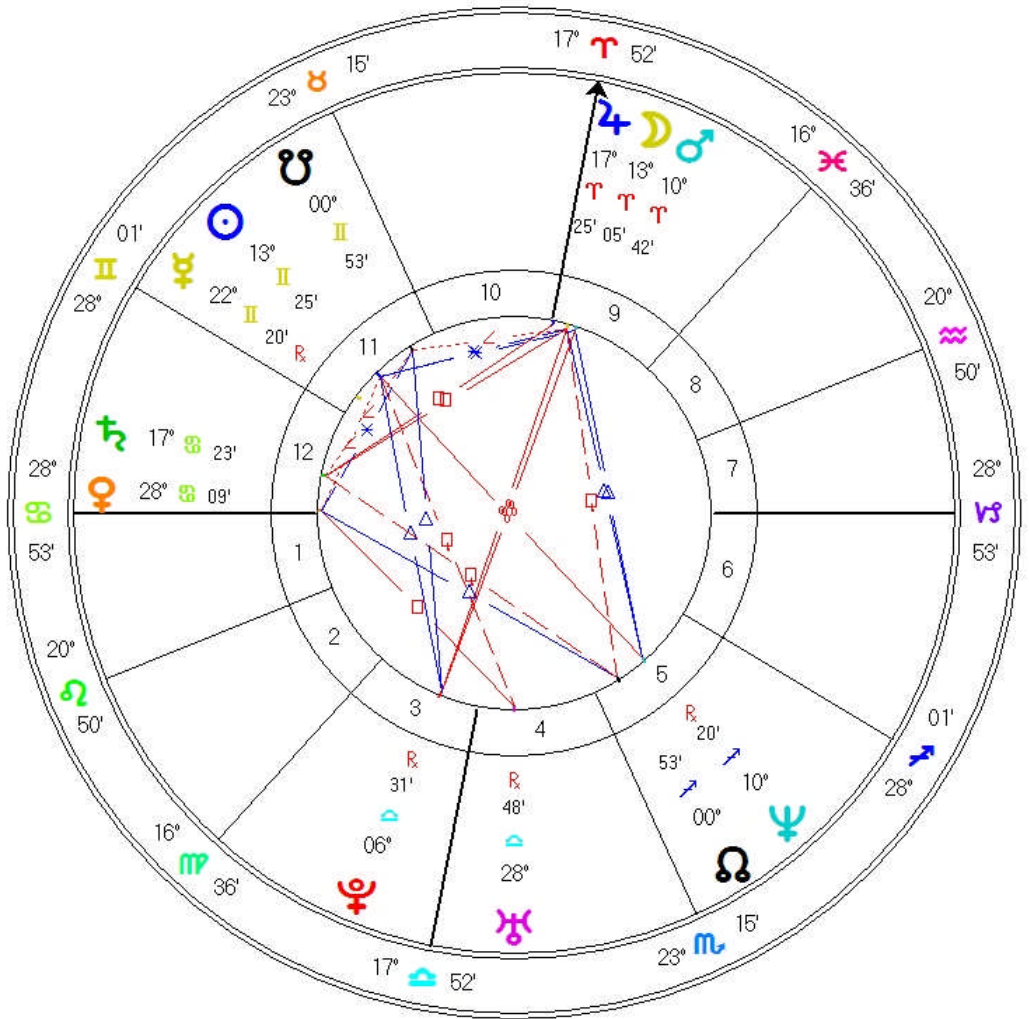

When working with Dispositors and the planets Uranus, Neptune and Pluto try using the Ancient ruler as well as the Contemporary, this can provide additional valuable information about how a person processes through each planet in the chain.

Bill Clinton
Male Chart [5]
 Aug 19 1946 NS
 8:51 am CST +6:00
 Hope, AR
 33°N40' 093°W36'
Geocentric
Tropical
Placidus
True Node
 Rating: A
 From memory

$\Psi/\Omega \searrow$
 $\text{♁}/\text{II} \rightarrow \text{♀}/\Omega \rightarrow \text{☉}/\Omega \text{ FD}$
 $\text{♁}/\Omega \nearrow$

$\Psi/\Omega \searrow$
 $\text{♂}/\Omega \rightarrow \text{♀}/\Omega \text{ FD}$
 $\text{♃}/\Omega \nearrow$
 $\text{☾}/\text{♁} \nearrow$

Angelina Jolie
 Female Chart (2)
 Jun 4 1975
 9:09 am PDT +7:00
 Los Angeles, CA
 34°N03'08" 118°W14'34"
 Geocentric
 Tropical
 Placidus
 True Node
 Rating: AA